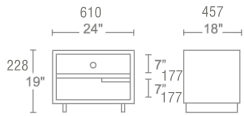

Dimensions are in Inches

MODU-LICIOUS BEDSIDE TABLE

MD1-BDTBOO-MA	MAPLE
MD1-BDTBOO-GO	GRAPHITE ON OAK
MD1-BDTBOO-WL	WALNUT

GRAPHITE
ON OAK

MAPLE

WALNUT

WHITE

GREY BLUE